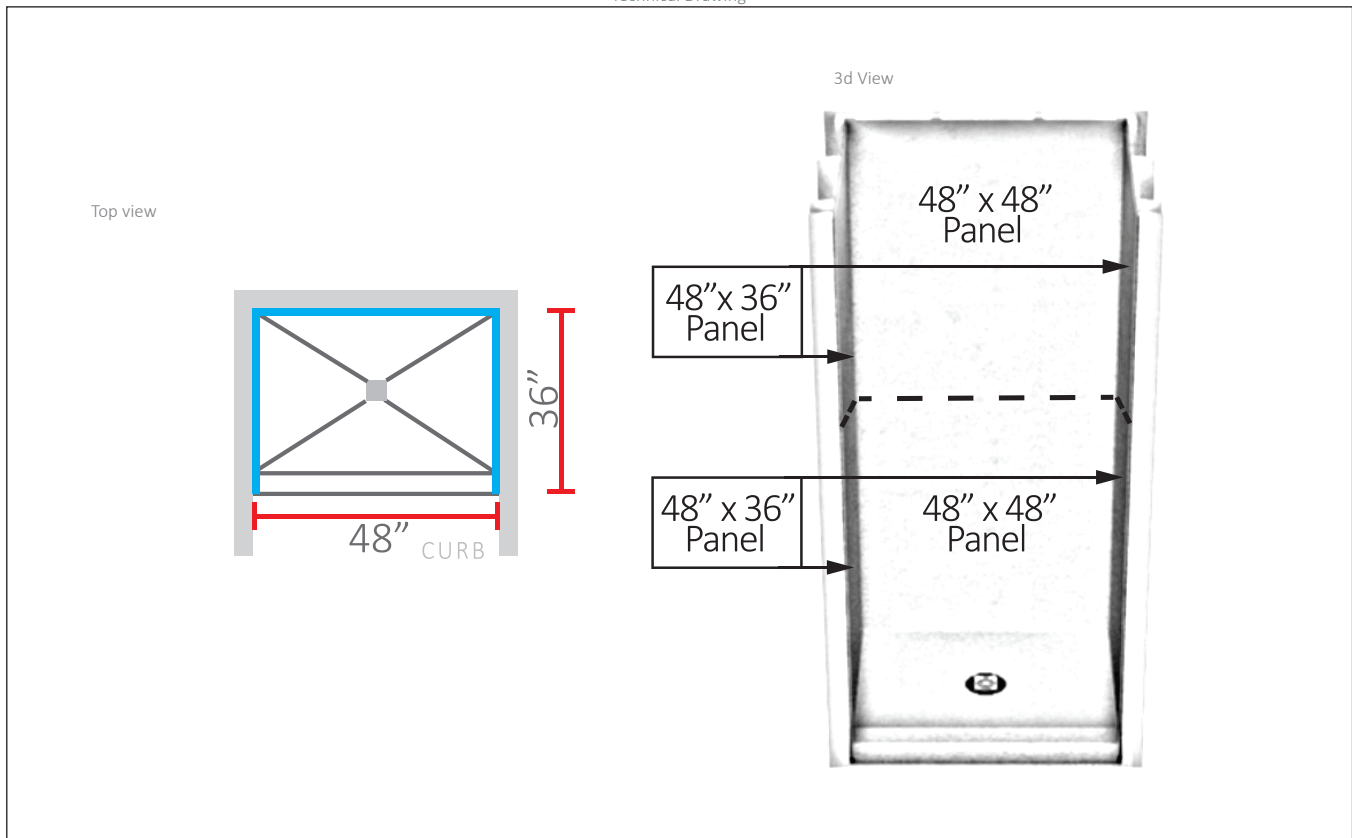

Technical Drawing

This document is intended to provide general information. Data may change without notice. The information shown is not an installation manual. Refer to website for full installation manual.

www.ubertile.com

©Übertile® a division of the Rudiger Group Inc. All rights reserved