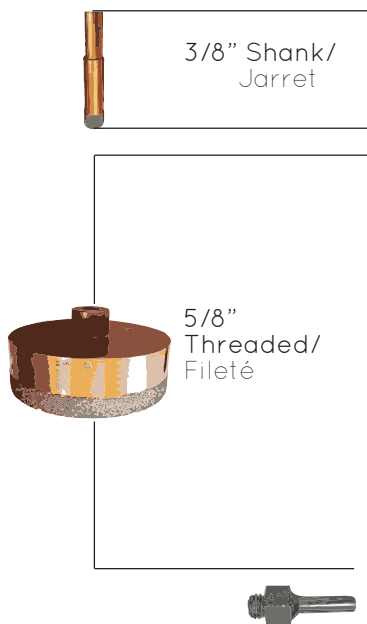

Porcelain Drill Bits / Forets à porcelaine

Code	Model / Modèle	Size/Taille	MSRP / PDSF
305-02911-1	PTB05	3/16" (5mm)	$25.95
305-02912-1	PTB06	1/4" (6mm)	$26.95
305-02913-1	PTB08	5/16" (8mm)	$27.95
305-02914-1	PTB10	3/8" (10mm)	$28.95
305-02917-1	PTB12	1/2" (12mm)	$29.95
305-02919-1	PTB16	5/8" (16mm)	$32.95
305-02920-3	PTB20	3/4" (20mm)	$34.95
305-02921-4	PTB27	1-1/16" (27mm)	$44.95
305-02922-5	PTB30	1-3/16" (30mm)	$49.95
305-02923-6	PTB35	1-3/8" (35mm)	$55.95
305-02924-7	PTB38	1-1/2" (38mm)	$59.95
305-02925-8	PTB40	1-5/8" (40mm)	$65.95
305-02926-9	PTB45	1-3/4" (45mm)	$69.95
305-02927-0	PTB50	2" (50mm)	$75.95
305-02928-1	PTB57	2-1/4" (57mm)	$79.95
305-02929-2	PTB64	2-1/2" (64mm)	$89.95
305-02930-5	PTB70	2-3/4" (70mm)	$99.95
305-02931-7	PTB76	3" (76mm)	$109.95
305-02932-9	PTB89	3-1/2" (89mm)	$119.95
305-02915-1	PTB102	4" (102mm)	$129.95
305-02916-1	PTB115	4-1/2" (115mm)	$139.95
305-02918-1	PTB127	5" (127mm)	$149.95
305-33741-6	PTB140	5-1/2" (140mm)	$159.95
305-02933-1	PTBADP	Adaptor 5/8" to 3/8" / Adaptateur 5/8" à 3/8"	$19.95

Porcelain Taper Bit - 5/8" Threaded Mount / Fraise conique en porcelaine - Montage fileté 5/8 po

Code	Model / Modèle	Style	Size/Taille	MSRP / PDSF
305-42033-6	PRB238T	Cone bit	1/8" - 1-1/2" (0-38mm)	$59.95
305-43019-9	PTB3575	Cone bit	1-3/8" - 3" (35-75mm)	$79.95
305-44700-3	PTB06FMT	Finger bit	1/4"-cone (6mm-cone)	$34.95