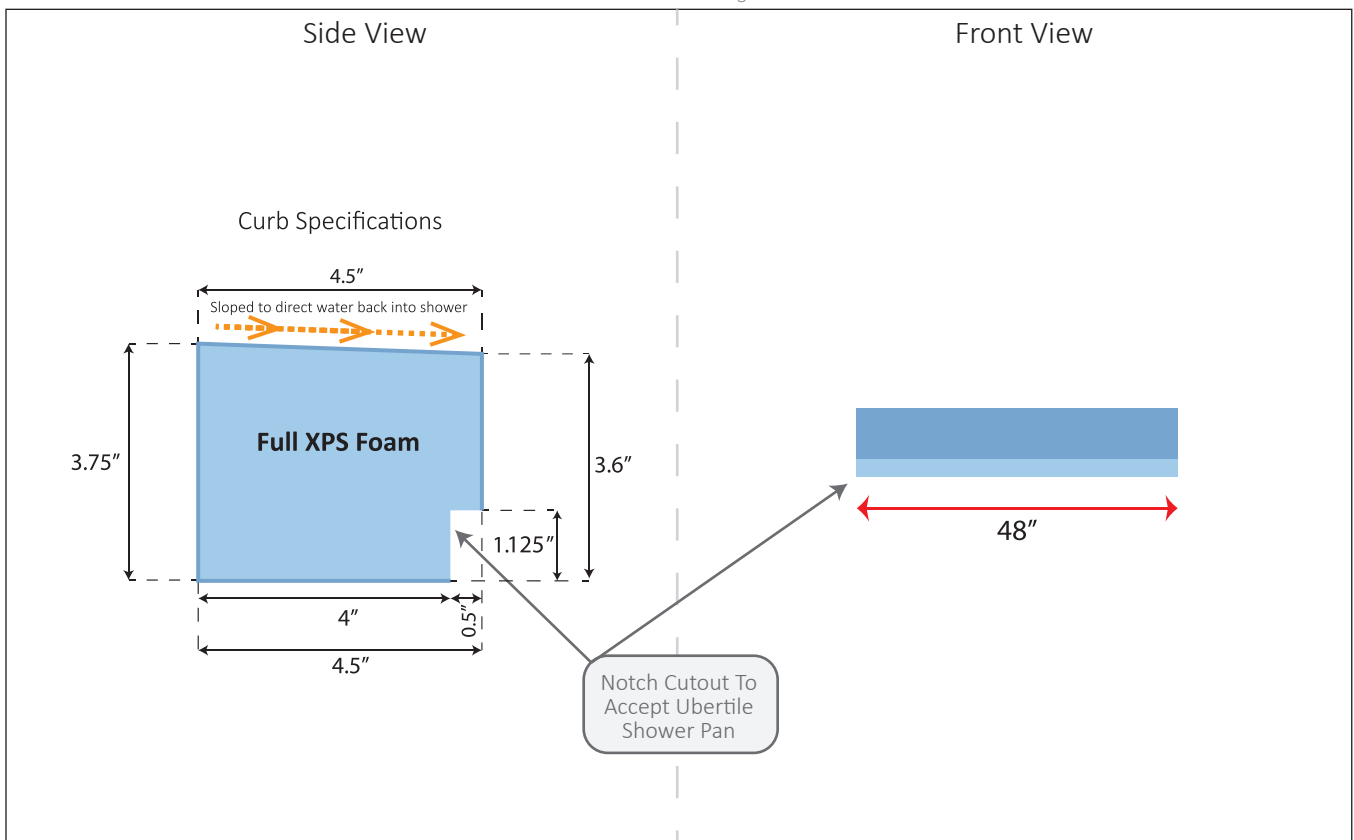

Technical Drawing

This document is intended to provide general information. Data may change without notice. The information shown is not an installation manual. Refer to website for full installation manual.

www.ubertile.com

©Ubertile® a division of the Rudiger Group Inc. All rights reserved