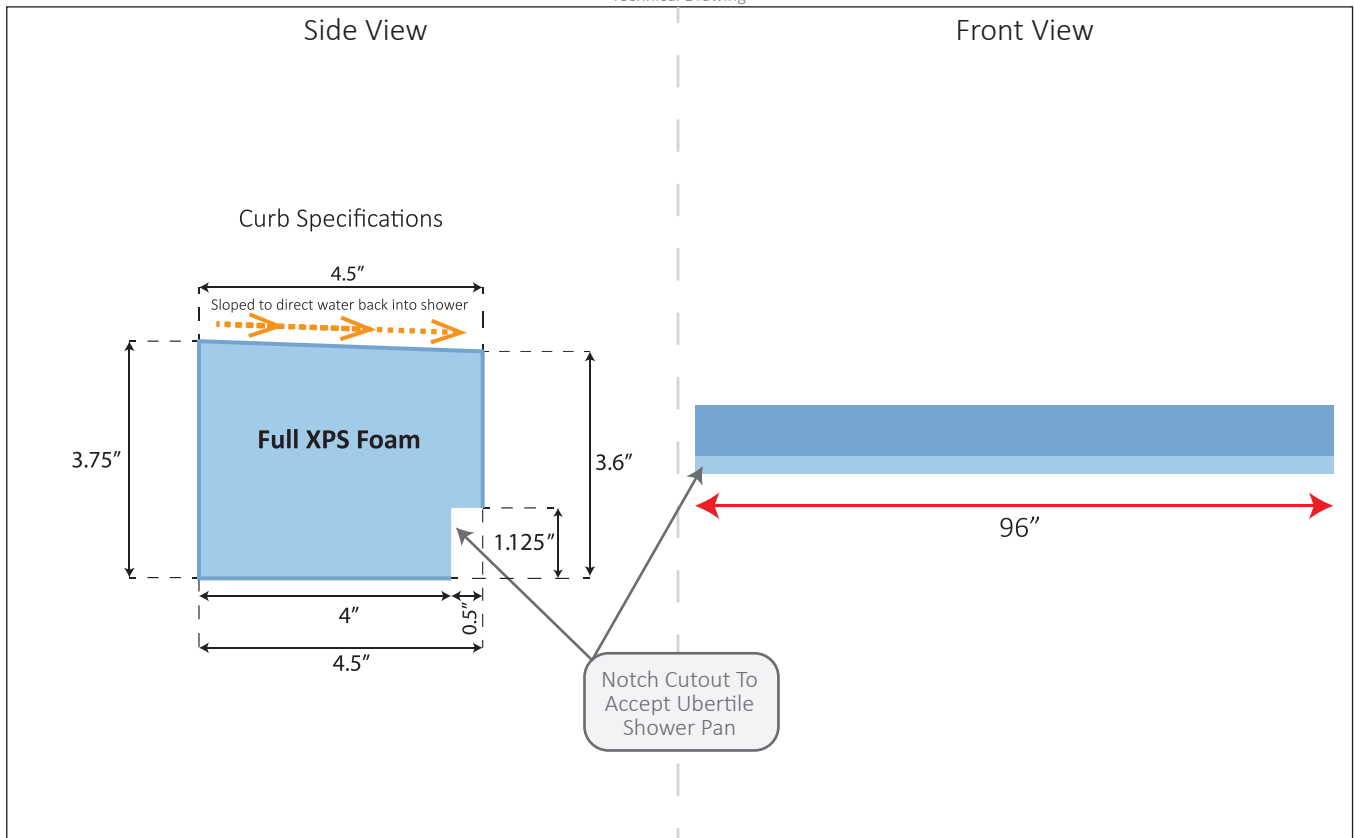

Technical Drawing

This document is intended to provide general information. Data may change without notice. The information shown is not an installation manual. Refer to website for full installation manual.

www.ubertile.com

©Ubertile® a division of the Rudiger Group Inc. All rights reserved