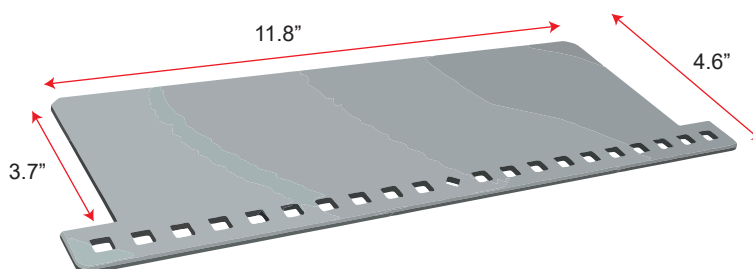

## Niche

Fits between studs 16" OC for simple installation.

Part Number	Type	width	A	Shelf
205-38204-4	For Showers	12"	12"	(no shelf)
205-39269-9	For Showers	12"	20"	(with adjustable shelf)
205-38206-2	For Showers	12"	24"	(with adjustable shelf)
205-39270-9	For Showers	12"	28"	(with adjustable shelf)
205-40073-0	<b>For Steam Showers</b>	12"	28"	(with adjustable shelf)

## Niche Shelf

Color matching to our range of drain grates, this shelf has been designed to fit right into our pre-made niches. Fits into a 1/8" grout joint. Features an extended front lip for extra storage.