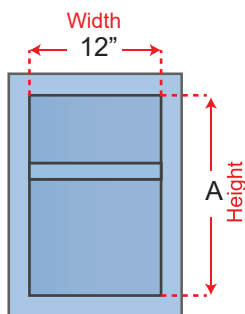

## Niche

Fits between studs 16" OC for simple installation.

Part Number	Type	width	A	Shelf
205-38204-4	For Showers	12"	12"	(no shelf)
205-39269-9	For Showers	12"	20"	(with adjustable shelf)
205-38206-2	For Showers	12"	24"	(with adjustable shelf)
205-39270-9	For Showers	12"	28"	(with adjustable shelf)
205-40073-0	<b>For Steam Showers</b>	12"	28"	(with adjustable shelf)

## Niche Shelf

Color matching to our range of drain grates, this shelf has been designed to fit right into our pre-made niches. Fits into a 1/8" grout joint. Features an extended front lip for extra storage.