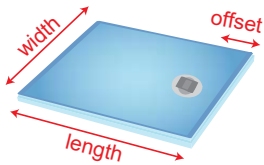

POINT

series

PRESLOPED PANS

The Presloped waterproof POINT series is robust, reliable and simple to modify to size on site, including cutting and adding extensions.

Drain sold separate. See next page for drain info.

POINT - Presloped Shower Pan - Center Drain

Drain Sold Separate.

Part Number	Width	Length	Thickness	Drain Location
205-02828-5	36"	36"	40mm	Center
205-02830-8	36"	48"	40mm	Center
205-02832-2	36"	60"	40mm	Center
205-12229-7	36"	72"	40mm	Center
205-02836-0	48"	48"	46mm	Center
205-02838-4	48"	60"	46mm	Center
205-02840-9	48"	72"	46mm	Center
205-02842-5	48"	84"	46mm	Center
205-43105-6	48"	96"	46mm	Center
205-02844-1	60"	60"	46mm	Center
205-02846-7	60"	72"	46mm	Center
205-02848-3	60"	84"	46mm	Center
205-38717-8	72"	72"	46mm	Center

POINT - Presloped Shower Pan - Offset Drain

Drain Sold Separate.

Part Number	Width	Length	Thickness	Drain Location
205-38716-8	32"	60"	46mm	Offset 10"
205-02834-6	36"	72"	46mm	Offset 14"

POINT - Presloped Shower Pan - Neo Angle

Drain Sold Separate.

Part Number	Width	Length	Thickness	Drain Location
205-42017-4	44"	44"	46mm	A 12" - B 12"

POINT - Presloped Shower Pan - Corner Drain

Drain Sold Separate.

Part Number	Width	Length	Thickness	Drain Location
205-43106-5	48"	48"	46mm	A 12" - B 12"
205-43107-4	60"	60"	46mm	A 12" - B 12"