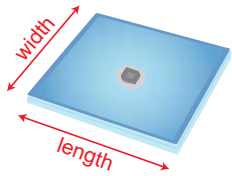

POINT - Presloped Shower Pan - Center Drain

Drain Sold Separate.

Part Number	Width	Length	Thickness	Drain Location
205-02828-5	36"	36"	40mm	Center
205-02830-8	36"	48"	40mm	Center
205-02832-2	36"	60"	40mm	Center
205-12229-7	36"	72"	40mm	Center
205-02836-0	48"	48"	46mm	Center
205-02838-4	48"	60"	46mm	Center
205-02840-9	48"	72"	46mm	Center
205-02842-5	48"	84"	46mm	Center
205-43105-6	48"	96"	46mm	Center
205-02844-1	60"	60"	46mm	Center
205-02846-7	60"	72"	46mm	Center
205-02848-3	60"	84"	46mm	Center
205-38717-8	72"	72"	46mm	Center

POINT - Presloped Shower Pan - Offset Drain

Drain Sold Separate.

Part Number	Width	Length	Thickness	Drain Location
205-38716-8	32"	60"	46mm	Offset 10"
205-02834-6	36"	72"	46mm	Offset 14"

POINT - Presloped Shower Pan - Neo Angle

Drain Sold Separate.

Part Number	Width	Length	Thickness	Drain Location
205-42017-4	44"	44"	46mm	A 12" - B 12"

POINT - Presloped Shower Pan - Corner Drain

Drain Sold Separate.

Part Number	Width	Length	Thickness	Drain Location
205-43106-5	48"	48"	46mm	A 12" - B 12"
205-43107-4	60"	60"	46mm	A 12" - B 12"