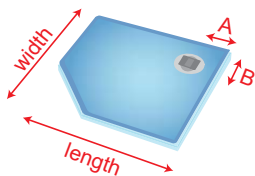

POINT - Presloped Shower Pan - Center Drain

Drain Sold Separate.

Part Number	Width	Length	Thickness	Drain Location
205-02828-5	36"	36"	40mm	Center
205-02830-8	36"	48"	40mm	Center
205-02832-2	36"	60"	40mm	Center
205-12229-7	36"	72"	40mm	Center
205-02836-0	48"	48"	46mm	Center
205-02838-4	48"	60"	46mm	Center
205-02840-9	48"	72"	46mm	Center
205-02842-5	48"	84"	46mm	Center
205-43105-6	48"	96"	46mm	Center
205-02844-1	60"	60"	46mm	Center
205-02846-7	60"	72"	46mm	Center
205-02848-3	60"	84"	46mm	Center
205-38717-8	72"	72"	46mm	Center

POINT - Presloped Shower Pan - Offset Drain

Drain Sold Separate.

Part Number	Width	Length	Thickness	Drain Location
205-38716-8	32"	60"	46mm	Offset 10"
205-02834-6	36"	72"	46mm	Offset 14"

POINT - Presloped Shower Pan - Neo Angle

Drain Sold Separate.

Part Number	Width	Length	Thickness	Drain Location
205-42017-4	44"	44"	46mm	A 12" - B 12"

POINT - Presloped Shower Pan - Corner Drain

Drain Sold Separate.

Part Number	Width	Length	Thickness	Drain Location
205-43106-5	48"	48"	46mm	A 12" - B 12"
205-43107-4	60"	60"	46mm	A 12" - B 12"