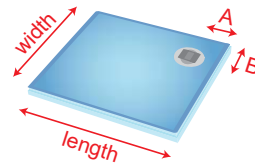

POINT - Presloped Shower Pan - Center Drain

Drain Sold Separate.

Part Number	Width	Length	Thickness	Drain Location
205-02828-5	36"	36"	40mm	Center
205-02830-8	36"	48"	40mm	Center
205-02832-2	36"	60"	40mm	Center
205-12229-7	36"	72"	40mm	Center
205-02836-0	48"	48"	46mm	Center
205-02838-4	48"	60"	46mm	Center
205-02840-9	48"	72"	46mm	Center
205-02842-5	48"	84"	46mm	Center
205-43105-6	48"	96"	46mm	Center
205-02844-1	60"	60"	46mm	Center
205-02846-7	60"	72"	46mm	Center
205-02848-3	60"	84"	46mm	Center
205-38717-8	72"	72"	46mm	Center

POINT - Presloped Shower Pan - Offset Drain

Drain Sold Separate.

Part Number	Width	Length	Thickness	Drain Location
205-38716-8	32"	60"	46mm	Offset 10"
205-02834-6	36"	72"	46mm	Offset 14"

POINT - Presloped Shower Pan - Neo Angle

Drain Sold Separate.

Part Number	Width	Length	Thickness	Drain Location
205-42017-4	44"	44"	46mm	A 12" - B 12"

POINT - Presloped Shower Pan - Corner Drain

Drain Sold Separate.

Part Number	Width	Length	Thickness	Drain Location
205-43106-5	48"	48"	46mm	A 12" - B 12"
205-43107-4	60"	60"	46mm	A 12" - B 12"

POINT - Presloped Shower Pan - Extension Pan

Use to extend POINT Shower Pans. Fits 40mm and 46mm Perimeter Thickness Shower Pans.

Part Number	Width	Length	Extension Type	Compatible Thickness
205-43224-0	36"	24.5"	Straight	40mm & 46mm
205-43225-1	48"	24.5"	Straight	40mm & 46mm
205-43226-2	60"	24.5"	Straight	40mm & 46mm
205-43227-3	96"	24.5"	Straight	40mm & 46mm
205-43228-4	36.5"	36.5"	Corner	40mm & 46mm