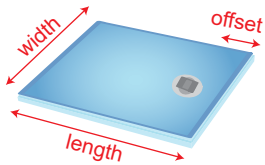

POINT

series

PRESLOPED PANS

The Presloped waterproof POINT series is robust, reliable and simple to modify to size on site, including cutting and adding extensions.

Drain sold separate. See next page for drain info.

POINT - Presloped Shower Pan - Center Drain

Drain Sold Separate.

Part Number	Length	Width	Thickness	Drain Location
205-02828-5	36"	36"	40mm	Center
205-02830-8	36"	48"	40mm	Center
205-02832-2	36"	60"	40mm	Center
205-12229-7	36"	72"	40mm	Center
205-02836-0	48"	48"	46mm	Center
205-02838-4	48"	60"	46mm	Center
205-02840-9	48"	72"	46mm	Center
205-02842-5	48"	84"	46mm	Center
205-43106-6	48"	96"	46mm	Center
205-02844-1	60"	60"	46mm	Center
205-02846-7	60"	72"	46mm	Center
205-02848-3	60"	84"	46mm	Center
205-38717-8	72"	72"	46mm	Center

POINT - Presloped Shower Pan - Offset Drain

Drain Sold Separate.

Part Number	Length	Width	Thickness	Drain Location
205-38716-8	32"	60"	46mm	Offset 10"
205-02834-6	36"	72"	46mm	Offset 14"

POINT - Presloped Shower Pan - Neo Angle

Drain Sold Separate.

Part Number	Length	Width	Thickness	Drain Location
205-42017-4	44"	44"	46mm	A 12" - B 12"

POINT - Presloped Shower Pan - Corner Drain

Drain Sold Separate.

Part Number	Length	Width	Thickness	Drain Location
205-43106-5	48"	48"	46mm	A 12" - B 12"
205-43107-4	60"	60"	46mm	A 12" - B 12"