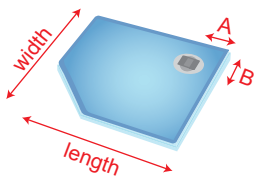

POINT - Presloped Shower Pan - Center Drain

Drain Sold Separate.

Part Number	Length	Width	Thickness	Drain Location
205-02828-5	36"	36"	40mm	Center
205-02830-8	36"	48"	40mm	Center
205-02832-2	36"	60"	40mm	Center
205-12229-7	36"	72"	40mm	Center
205-02836-0	48"	48"	46mm	Center
205-02838-4	48"	60"	46mm	Center
205-02840-9	48"	72"	46mm	Center
205-02842-5	48"	84"	46mm	Center
205-43106-6	48"	96"	46mm	Center
205-02844-1	60"	60"	46mm	Center
205-02846-7	60"	72"	46mm	Center
205-02848-3	60"	84"	46mm	Center
205-38717-8	72"	72"	46mm	Center

POINT - Presloped Shower Pan - Offset Drain

Drain Sold Separate.

Part Number	Length	Width	Thickness	Drain Location
205-38716-8	32"	60"	46mm	Offset 10"
205-02834-6	36"	72"	46mm	Offset 14"

POINT - Presloped Shower Pan - Neo Angle

Drain Sold Separate.

Part Number	Length	Width	Thickness	Drain Location
205-42017-4	44"	44"	46mm	A 12" - B 12"

POINT - Presloped Shower Pan - Corner Drain

Drain Sold Separate.

Part Number	Length	Width	Thickness	Drain Location
205-43106-5	48"	48"	46mm	A 12" - B 12"
205-43107-4	60"	60"	46mm	A 12" - B 12"