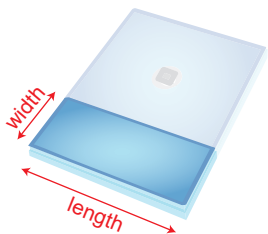

POINT - Presloped Shower Pan - Center Drain

Drain Sold Separate.

Part Number	Length	Width	Thickness	Drain Location
205-02828-5	36"	36"	40mm	Center
205-02830-8	36"	48"	40mm	Center
205-02832-2	36"	60"	40mm	Center
205-12229-7	36"	72"	40mm	Center
205-02836-0	48"	48"	46mm	Center
205-02838-4	48"	60"	46mm	Center
205-02840-9	48"	72"	46mm	Center
205-02842-5	48"	84"	46mm	Center
205-43106-6	48"	96"	46mm	Center
205-02844-1	60"	60"	46mm	Center
205-02846-7	60"	72"	46mm	Center
205-02848-3	60"	84"	46mm	Center
205-38717-8	72"	72"	46mm	Center

POINT - Presloped Shower Pan - Offset Drain

Drain Sold Separate.

Part Number	Length	Width	Thickness	Drain Location
205-38716-8	32"	60"	46mm	Offset 10"
205-02834-6	36"	72"	46mm	Offset 14"

POINT - Presloped Shower Pan - Neo Angle

Drain Sold Separate.

Part Number	Length	Width	Thickness	Drain Location
205-42017-4	44"	44"	46mm	A 12" - B 12"

POINT - Presloped Shower Pan - Corner Drain

Drain Sold Separate.

Part Number	Length	Width	Thickness	Drain Location
205-43106-5	48"	48"	46mm	A 12" - B 12"
205-43107-4	60"	60"	46mm	A 12" - B 12"

POINT - Presloped Shower Pan - Extension Pan

Use to extend POINT Shower Pans. Fits 40mm and 46mm Perimeter Thickness Shower Pans.

Part Number	Length	Width	Extension Type	Compatible Thickness
205-43224-0	36"	24.5"	Straight	40mm & 46mm
205-43225-1	48"	24.5"	Straight	40mm & 46mm
205-43226-2	60"	24.5"	Straight	40mm & 46mm
205-43227-3	96"	24.5"	Straight	40mm & 46mm
205-43228-4	36.5"	36.5"	Corner	40mm & 46mm