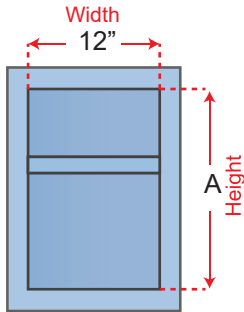

Corner Shelf

Color matching with the drain grates, the corner shelf installs into a tiled 90 degree inside corner. Featuring machined end tabs which allow placement into grout joints as small as 1/16".

205-43286-8

Corner Shelf Brushed Champagne Brass

Niche

Fits between studs 16" OC for simple installation.

Part Number	Type	width	A	Shelf
205-38204-4	For Showers	12"	12"	(no shelf)
205-39269-9	For Showers	12"	20"	(with adjustable shelf)
205-38206-2	For Showers	12"	24"	(with adjustable shelf)
205-39270-9	For Showers	12"	28"	(with adjustable shelf)
205-40073-0	For Steam Showers	12"	28"	(with adjustable shelf)