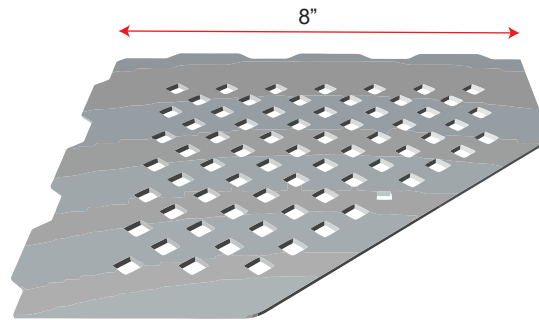

Corner Shelf

Color matching with the drain grates, the corner shelf installs into a tiled 90 degree inside corner. Featuring machined end tabs which allow placement into grout joints as small as 1/16".

Brushed
Stainless

Part Number
205-42771-5

Style
Corner Shelf Brushed Stainless Steel

Textured
Black

205-43282-0

Corner Shelf Textured Black

Textured
Bronze

205-43285-1

205-43286-8

Corner Shelf Brushed Champagne Brass

Niche

Fits between studs 16" OC for simple installation.

Part Number	Type	width	A	Shelf
205-38204-4	For Showers	12"	12"	(no shelf)
205-39269-9	For Showers	12"	20"	(with adjustable shelf)
205-38206-2	For Showers	12"	24"	(with adjustable shelf)
205-39270-9	For Showers	12"	28"	(with adjustable shelf)
205-40073-0	For Steam Showers	12"	28"	(with adjustable shelf)

Niche Shelf

Color matching to our range of drain grates, this shelf has been designed to fit right into our pre-made niches. Fits into a 1/8" grout joint. Features an extended front lip for extra storage.