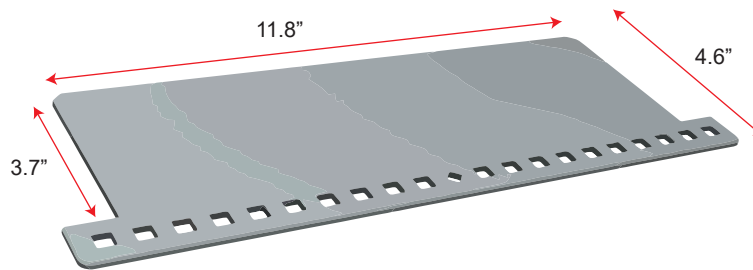

Corner Shelf

Color matching with the drain grates, the corner shelf installs into a tiled 90 degree inside corner. Featuring machined end tabs which allow placement into grout joints as small as 1/16".

205-43286-8

Corner Shelf Brushed Champagne Brass

Niche

Fits between studs 16" OC for simple installation.

Part Number	Type	width	A	Shelf
205-38204-4	For Showers	12"	12"	(no shelf)
205-39269-9	For Showers	12"	20"	(with adjustable shelf)
205-38206-2	For Showers	12"	24"	(with adjustable shelf)
205-39270-9	For Showers	12"	28"	(with adjustable shelf)
205-40073-0	For Steam Showers	12"	28"	(with adjustable shelf)

Niche Shelf

Color matching to our range of drain grates, this shelf has been designed to fit right into our pre-made niches. Fits into a 1/8" grout joint. Features an extended front lip for extra storage.