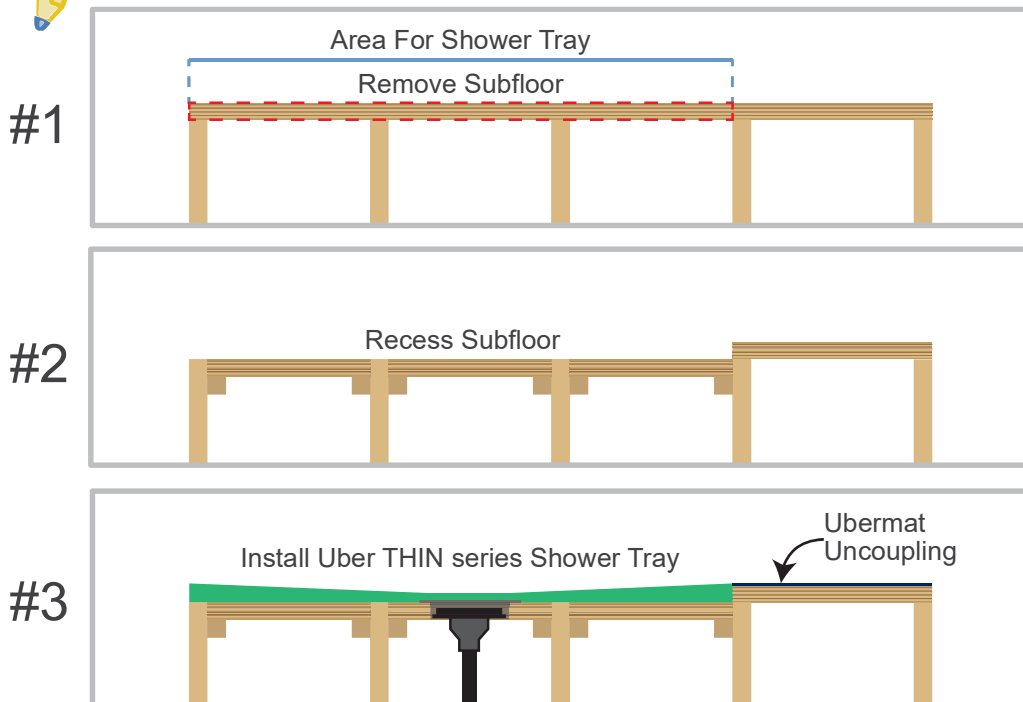

THIN

series

PRESLOPED PANS

The THIN series is perfect for barrier free showers. Only 22mm thick, it recesses into 3/4" subfloor allowing for uncoupling mat outside of the shower.

Drain sold separate. See next page for drain info.

THIN - Presloped Shower Pan - Center Drain

Drain Sold Separate.

Part Number	Width	Length	Thickness	Drain Location
205-41978-5	36"	60"	22mm	Center
205-41979-1	48"	48"	22mm	Center
205-41980-9	48"	60"	22mm	Center
205-41981-6	60"	60"	22mm	Center

How to recess your subfloor for a barrier free shower.

THIN - Complete Drain Kit - 2" ABS outlet

Includes all the Drain components to install an Ubertile THIN Presloped Shower Pan.

Contains:

2" ABS drain body, support plate, screws to fasten support plate, grate holder and grate.

THIN - Complete Drain Kit - 3" PVC outlet

Includes all the Drain components to install an Ubertile THIN Presloped Shower Pan.

Contains:

3" PVC drain body, support plate, screws to fasten support plate, grate holder and grate.