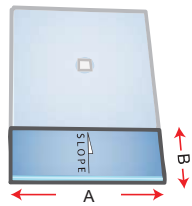

THIN - Shower Pan / Receveur de Douche - Mortar Bed / Lit de Mortier Style

Code	A	B	Thickness / Épaisseur	MSRP / PDSF
*205-45080-0	12"	12"	16mm	$179

*Available Fall 2025 / Disponible à l'automne 2025