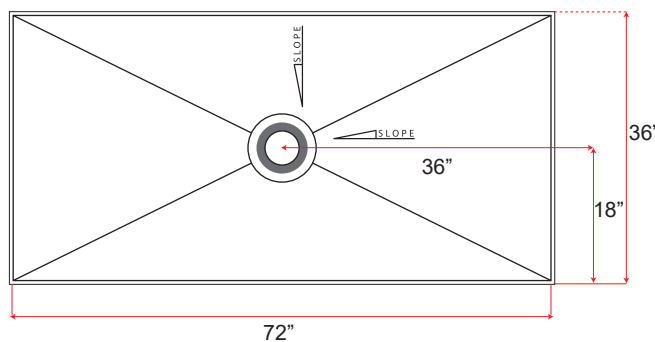

Thin shower pan. Handle with care

ubertile.com

This document is intended to provide general information & data may change without notice. It is not an installation manual. Refer to website for installation manual. / *Ce document est destiné à fournir des informations générales et les données peuvent changer sans préavis. Ce n'est pas un manuel d'installation. Consultez le site Web pour le manuel d'installation.*

Made in Germany

©Übertile® a division of the Rudiger Group Inc. All rights reserved
©Übertile® une division de Rudiger Group Inc.