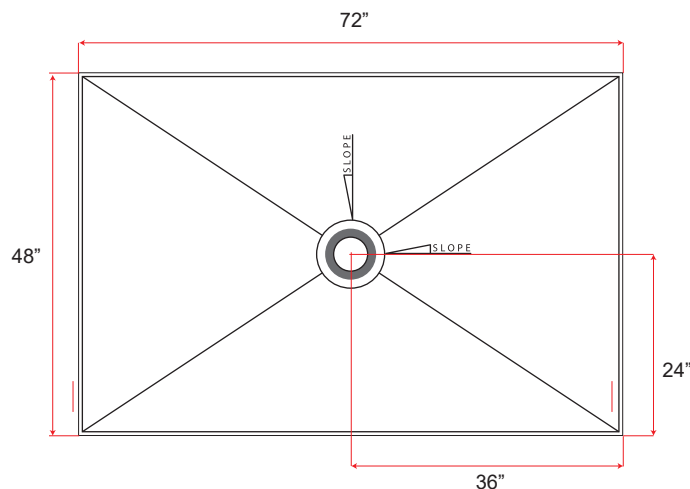

Thin shower pan. Handle with care

ubertile.com

This document is intended to provide general information & data may change without notice. It is not an installation manual. Refer to website for installation manual. / *Ce document est destiné à fournir des informations générales et les données peuvent changer sans préavis. Ce n'est pas un manuel d'installation. Consultez le site Web pour le manuel d'installation.*

Made in Germany

©Übertile® a division of the Rudiger Group Inc. All rights reserved
©Übertile® une division de Rudiger Group Inc.