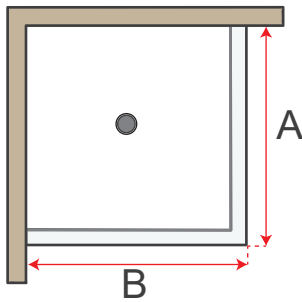

Based on 8ft ceiling height and tub height between 15-20" tall

	A	B	Wall Panels	Materials	Seals	Part Number
<p>2 Wall</p>	30"-36"	60"	Uberboard Classic 1/2" 1@ 36"x60" 2@ 48"x36" 1@ 48"x60"	Joint Sealant & Fasteners 3@ Tubes 1@ Fasteners	4.5" Mixing 3/4" Pipe 	K-SUR-T-3660-2W
	30"-36"	72"	2@ 48"x36" 2@ 48"x72"	3@ Tubes 1@ Fasteners	1@ Set	K-SUR-T-3672-2W
<p>3 Wall</p>	30"-36"	60"	3@ 36"x60" 1@ 48"x36" 1@ 48"x60"	4@ Tubes 1@ Fasteners	1@ Set	K-SUR-T-3660-3W
	30"-36"	72"	2@ 36"x60" 1@ 48"x36" 2@ 48"x72"	4@ Tubes 1@ Fasteners	1@ Set	K-SUR-T-3672-3W

Based on 8ft ceiling height and a standard acrylic/fiberglass shower

Wall Panels	Materials	Seals
Uberboard Classic 1/2" 	Joint Sealant & Fasteners 	4.5" Mixing 3/4" Pipe 

	A	B	Wall Panels	Materials	Seals	Part Number
 <p>2 Wall</p>	36"	36"	4@ 48"x36"	3@ Tubes 1@ Fasteners	1@ Set	K-SUR-S-3636-2W
	36"	60"	2@ 48"x36" 2@ 48"x60"	3@ Tubes 1@ Fasteners	1@ Set	K-SUR-S-3660-2W
	48"	48"	4@ 48"x48"	3@ Tubes 1@ Fasteners	1@ Set	K-SUR-S-4848-2W
 <p>3 Wall</p>	36"	36"	6@ 48"x36"	4@ Tubes 1@ Fasteners	1@ Set	K-SUR-S-3636-3W
	36"	60"	4@ 48"x36" 2@ 48"x60"	4@ Tubes 2@ Fasteners	1@ Set	K-SUR-S-3660-3W
	48"	48"	6@ 48"x48"	4@ Tubes 2@ Fasteners	1@ Set	K-SUR-S-4848-3W