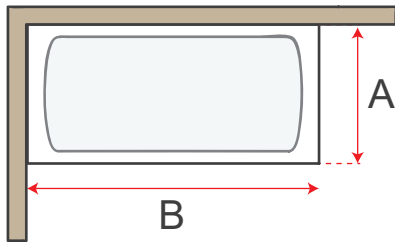

Based on 8ft ceiling height and tub height between 15-20" tall

	A	B	Wall Panels	Materials	Seals	Part Number
<p>2 Wall</p>	30"-36"	60"	Uberboard Classic 1/2" 1@ 36"x60" 2@ 48"x36" 1@ 48"x60"	Joint Sealant & Fasteners 3@ Tubes 1@ Fasteners	4.5" Mixing 3/4" Pipe 	K-SUR-T-3660-2W
	30"-36"	72"	2@ 48"x36" 2@ 48"x72"	3@ Tubes 1@ Fasteners	1@ Set	K-SUR-T-3672-2W
<p>3 Wall</p>	30"-36"	60"	3@ 36"x60" 1@ 48"x36" 1@ 48"x60"	4@ Tubes 1@ Fasteners	1@ Set	K-SUR-T-3660-3W
	30"-36"	72"	2@ 36"x60" 1@ 48"x36" 2@ 48"x72"	4@ Tubes 1@ Fasteners	1@ Set	K-SUR-T-3672-3W

Based on 8ft ceiling height and a standard acrylic/fiberglass shower

Wall Panels	Materials	Seals
Uberboard Classic 1/2" 	Joint Sealant & Fasteners 	4.5" Mixing 3/4" Pipe 

	A	B	Wall Panels	Materials	Seals	Part Number
 <p>2 Wall</p>	36"	36"	4@ 48"x36"	3@ Tubes 1@ Fasteners	1@ Set	K-SUR-S-3636-2W
	36"	60"	2@ 48"x36" 2@ 48"x60"	3@ Tubes 1@ Fasteners	1@ Set	K-SUR-S-3660-2W
	48"	48"	4@ 48"x48"	3@ Tubes 1@ Fasteners	1@ Set	K-SUR-S-4848-2W
 <p>3 Wall</p>	36"	36"	6@ 48"x36"	4@ Tubes 1@ Fasteners	1@ Set	K-SUR-S-3636-3W
	36"	60"	4@ 48"x36" 2@ 48"x60"	4@ Tubes 2@ Fasteners	1@ Set	K-SUR-S-3660-3W
	48"	48"	6@ 48"x48"	4@ Tubes 2@ Fasteners	1@ Set	K-SUR-S-4848-3W