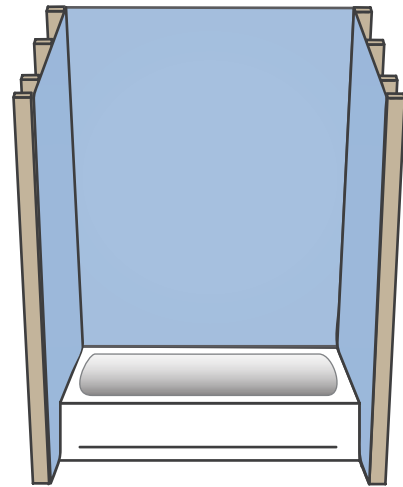

UBERBOARD

CLASSIC series

BUILD KIT

2 & 3 Wall

Preconfigured
Tub Surround
Build Kits

Tub Surround

Acrylic/Fiberglass Tub
with Uberboard wall panels.

*Tub not included

Based on 8ft ceiling height and tub height between 15-20" tall

	A	B	Wall Panels	Materials	Seals	Part Number
<p>2 Wall</p>	30"-36"	60"	Uberboard Classic 1/2" 1@ 36"x60" 2@ 48"x36" 1@ 48"x60"	Joint Sealant & Fasteners 3@ Tubes 1@ Fasteners	4.5" Mixing 3/4" Pipe 	K-SUR-T-3660-2W
	30"-36"	72"	2@ 48"x36" 2@ 48"x72"	3@ Tubes 1@ Fasteners	1@ Set	K-SUR-T-3672-2W
<p>3 Wall</p>	30"-36"	60"	3@ 36"x60" 1@ 48"x36" 1@ 48"x60"	4@ Tubes 1@ Fasteners	1@ Set	K-SUR-T-3660-3W
	30"-36"	72"	2@ 36"x60" 1@ 48"x36" 2@ 48"x72"	4@ Tubes 1@ Fasteners	1@ Set	K-SUR-T-3672-3W

UBERBOARD

BUILD KIT

CLASSIC series

2&3 Wall

Preconfigured Shower Surround Build Kits

Shower Surround

Acrylic/Fiberglass Shower Pan with Uberboard wall panels.

*Shower pan not included

Based on 8ft ceiling height and a standard acrylic/fiberglass shower

Wall Panels	Materials	Seals
Uberboard Classic 1/2" 	Joint Sealant & Fasteners 	4.5" Mixing 3/4" Pipe 

	A	B	Wall Panels	Materials	Seals	Part Number
 <p>2 Wall</p>	36"	36"	4@ 48"x36"	3@ Tubes 1@ Fasteners	1@ Set	K-SUR-S-3636-2W
	36"	60"	2@ 48"x36" 2@ 48"x60"	3@ Tubes 1@ Fasteners	1@ Set	K-SUR-S-3660-2W
	48"	48"	4@ 48"x48"	3@ Tubes 1@ Fasteners	1@ Set	K-SUR-S-4848-2W
 <p>3 Wall</p>	36"	36"	6@ 48"x36"	4@ Tubes 1@ Fasteners	1@ Set	K-SUR-S-3636-3W
	36"	60"	4@ 48"x36" 2@ 48"x60"	4@ Tubes 2@ Fasteners	1@ Set	K-SUR-S-3660-3W
	48"	48"	6@ 48"x48"	4@ Tubes 2@ Fasteners	1@ Set	K-SUR-S-4848-3W