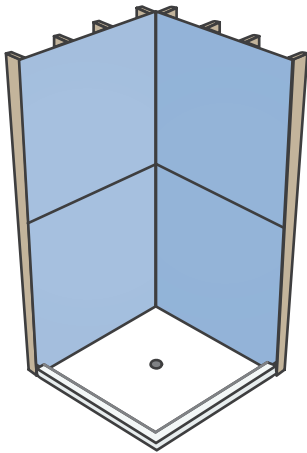

Based on 8ft ceiling height and tub height between 15-20" tall

	A	B	Wall Panels	Materials	Seals	Part Number
<p>2 Wall</p>	30"-36"	60"	Uberboard Classic 1/2" 1@ 36"x60" 2@ 48"x36" 1@ 48"x60"	Joint Sealant & Fasteners 3@ Tubes 1@ Fasteners	4.5" Mixing 3/4" Pipe 	K-SUR-T-3660-2W
	30"-36"	72"	2@ 48"x36" 2@ 48"x72"	3@ Tubes 1@ Fasteners	1@ Set	K-SUR-T-3672-2W
<p>3 Wall</p>	30"-36"	60"	3@ 36"x60" 1@ 48"x36" 1@ 48"x60"	4@ Tubes 1@ Fasteners	1@ Set	K-SUR-T-3660-3W
	30"-36"	72"	2@ 36"x60" 1@ 48"x36" 2@ 48"x72"	4@ Tubes 1@ Fasteners	1@ Set	K-SUR-T-3672-3W

UBERBOARD

BUILD KIT

CLASSIC series

2&3 Wall

Preconfigured Shower Surround Build Kits

Shower Surround

Acrylic/Fiberglass Shower Pan with Uberboard wall panels.

*Shower pan not included

Based on 8ft ceiling height and a standard acrylic/fiberglass shower

Wall Panels	Materials	Seals
Uberboard Classic 1/2" 	Joint Sealant & Fasteners 	4.5" Mixing 3/4" Pipe 

	A	B	Wall Panels	Materials	Seals	Part Number
 <p>2 Wall</p>	36"	36"	4@ 48"x36"	3@ Tubes 1@ Fasteners	1@ Set	K-SUR-S-3636-2W
	36"	60"	2@ 48"x36" 2@ 48"x60"	3@ Tubes 1@ Fasteners	1@ Set	K-SUR-S-3660-2W
	48"	48"	4@ 48"x48"	3@ Tubes 1@ Fasteners	1@ Set	K-SUR-S-4848-2W
 <p>3 Wall</p>	36"	36"	6@ 48"x36"	4@ Tubes 1@ Fasteners	1@ Set	K-SUR-S-3636-3W
	36"	60"	4@ 48"x36" 2@ 48"x60"	4@ Tubes 2@ Fasteners	1@ Set	K-SUR-S-3660-3W
	48"	48"	6@ 48"x48"	4@ Tubes 2@ Fasteners	1@ Set	K-SUR-S-4848-3W