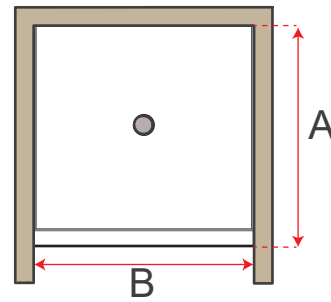

Based on 8ft ceiling height and tub height between 15-20" tall

	A	B	Wall Panels	Materials	Seals	Part Number
<p>2 Wall</p>	30"-36"	60"	Uberboard Classic 1/2" 1@ 36"x60" 2@ 48"x36" 1@ 48"x60"	Joint Sealant & Fasteners 3@ Tubes 1@ Fasteners	4.5" Mixing 3/4" Pipe 	K-SUR-T-3660-2W
	30"-36"	72"	2@ 48"x36" 2@ 48"x72"	3@ Tubes 1@ Fasteners	1@ Set	K-SUR-T-3672-2W
<p>3 Wall</p>	30"-36"	60"	3@ 36"x60" 1@ 48"x36" 1@ 48"x60"	4@ Tubes 1@ Fasteners	1@ Set	K-SUR-T-3660-3W
	30"-36"	72"	2@ 36"x60" 1@ 48"x36" 2@ 48"x72"	4@ Tubes 1@ Fasteners	1@ Set	K-SUR-T-3672-3W

Based on 8ft ceiling height and a standard acrylic/fiberglass shower

Wall Panels	Materials	Seals
Uberboard Classic 1/2" 	Joint Sealant & Fasteners 	4.5" Mixing 3/4" Pipe 

	A	B	Wall Panels	Materials	Seals	Part Number
 <p>2 Wall</p>	36"	36"	4@ 48"x36"	3@ Tubes 1@ Fasteners	1@ Set	K-SUR-S-3636-2W
	36"	60"	2@ 48"x36" 2@ 48"x60"	3@ Tubes 1@ Fasteners	1@ Set	K-SUR-S-3660-2W
	48"	48"	4@ 48"x48"	3@ Tubes 1@ Fasteners	1@ Set	K-SUR-S-4848-2W
 <p>3 Wall</p>	36"	36"	6@ 48"x36"	4@ Tubes 1@ Fasteners	1@ Set	K-SUR-S-3636-3W
	36"	60"	4@ 48"x36" 2@ 48"x60"	4@ Tubes 2@ Fasteners	1@ Set	K-SUR-S-3660-3W
	48"	48"	6@ 48"x48"	4@ Tubes 2@ Fasteners	1@ Set	K-SUR-S-4848-3W