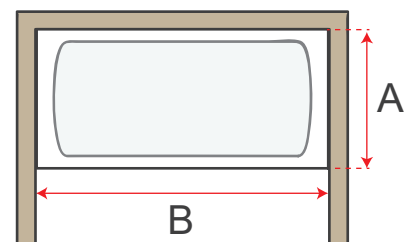

Based on 8ft ceiling height and tub height between 15-20" tall

	A	B	Wall Panels	Materials	Seals	Part Number
<p>2 Wall</p>	30"-36"	60"	Uberboard Classic 1/2" 1@ 36"x60" 2@ 48"x36" 1@ 48"x60"	Joint Sealant & Fasteners 3@ Tubes 1@ Fasteners	4.5" Mixing 3/4" Pipe 	K-SUR-T-3660-2W
	30"-36"	72"	2@ 48"x36" 2@ 48"x72"	3@ Tubes 1@ Fasteners	1@ Set	K-SUR-T-3672-2W
<p>3 Wall</p>	30"-36"	60"	3@ 36"x60" 1@ 48"x36" 1@ 48"x60"	4@ Tubes 1@ Fasteners	1@ Set	K-SUR-T-3660-3W
	30"-36"	72"	2@ 36"x60" 1@ 48"x36" 2@ 48"x72"	4@ Tubes 1@ Fasteners	1@ Set	K-SUR-T-3672-3W