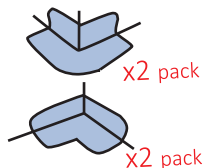

Uberseal Spreaders

Disposable spreaders for Uberseal.

Part Number	Type
301-01005-1	Flat Spreader
301-00964-5	Corner Spreader

Uberfabric - 36" width

Multipurpose waterproof fabric, install with modified thinset.

Part Number	Type	Size	
205-38793-2	36" wide	3' x 82'	246sqft Roll
205-42623-6	36" wide	3' x 36'	108sqft Roll
205-42626-9	36" wide	3' x 10'	30sqft Roll

Uberfabric - 6" width

Multipurpose waterproof fabric banding, install with modified thinset.

Part Number	Type	Size
205-38792-4	6" wide	6" x 82'
205-42622-5	6" wide	6" x 36'
205-43039-3	6" wide	6" x 20'

Uberfabric - Corners

Prefabricated inside and outside corners for use with Uberfleece Fabric.