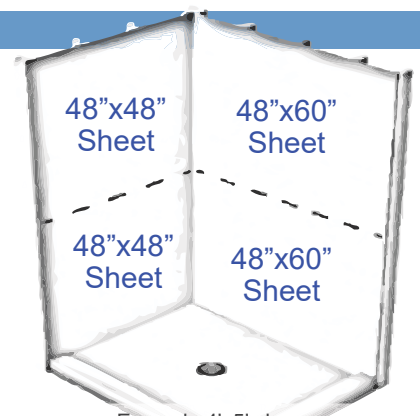

So you think you need 4'x8' board*...

Don't worry. You're not alone. 4'x8' board is a traditional size in construction, so most of us think it's a good size for our shower walls. Turns out, most of the time...it's not.

Showers are generally smaller than your living room, and because of this, sheet sizes for the waterproof wall panel used in your shower can be shorter than 8' long.

Uberboard Classic wall panels were designed with the following concept:

"Run the board at 4 feet high (48") around the entire shower and select the closest sheet size to your wall length." With this approach, material calculations is easier, waste is reduced and transport less cumbersome.

There are times when 4'x8' board makes sense, like a very big shower...but most of the time you'll be more efficient using the full range of board sizes available.

*no offense to those who just love the 4'x8' size :-)