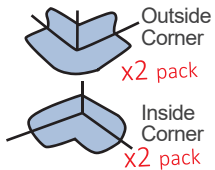

Uberfabric - Corners

Prefabricated inside and outside corners for use with Uberfabric.

Part Number	Type	Pack Qty
205-38949-3	Waterproof/Vapor Outside Corner	2pcs
205-38948-0	Waterproof/Vapor Inside Corner	2pcs