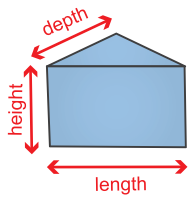

Seats

Includes mounting brackets, mounting screws and fibermesh tape.

Part Number	Length	Depth	Length	Height
205-38207-1	Floating Triangle 16"	16.75"	23.7"	4"
205-38208-0	Floating Triangle 21"	21"	29.7"	4"

205-39301-4	3D Triangle 16"	16"	23.5"	16"
205-39302-3	3D Triangle 21"	21"	29.7"	21"

205-39305-0	Rectangle Floor 12"	11.5"	48"	19.5"
205-39306-9	Rectangle Floor 16"	16"	48"	19.5"

205-39303-2	Triangle Floor 16"	16.75"	23.7"	19.5"
205-39304-1	Triangle Floor 21"	21"	29.7"	19.5"