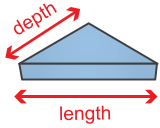

Seats

Includes mounting brackets, mounting screws and fibermesh tape.

Part Number	Length	Depth	Length	Height
205-38207-1	Floating Triangle 16"	16.75"	23.7"	4"
205-38208-0	Floating Triangle 21"	21"	29.7"	4"

205-39301-4	3D Triangle 16"	16"	23.5"	16"
205-39302-3	3D Triangle 21"	21"	29.7"	21"

205-39305-0	Rectangle Floor 12"	11.5"	48"	19.5"
205-39306-9	Rectangle Floor 16"	16"	48"	19.5"

205-39303-2	Triangle Floor 16"	16.75"	23.7"	19.5"
205-39304-1	Triangle Floor 21"	21"	29.7"	19.5"